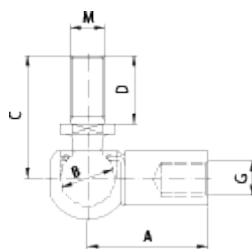

Data Sheet

Article number: 04HWG22V2

Description: Stabilus Industry Line Kuglevinkel Stainless steel AISI303/304
Type WG22V2 M5/Ø8

Measures

A = 22
B = 8
C = 19
G = M5
MxD = M5x10